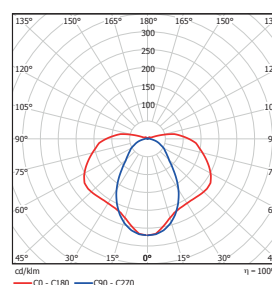

Compliance

Photometrical characteristics

ACQUEx LED-M

Description

FAMILY	MODEL	LENGTH (mm)	LUMINOUS FLUX	CRI	LIGHT COLOUR	DRIVER	DIFFUSER	EMERGENCY KIT	HOUSING
> ACQUEx	> LED-M	> 0.6: 600 > 1.2: 1200 > 1.5: 1500	> 20: 2000 > 40: 4000 > 60: 6000 > 80: 8000	> 8: 80	> 40: 4000	> ET: non dimmable > ETDD: DALI dimmable	> PC: polycarbonate	> EB3: 3 hours	> _: yellow RAL 1003