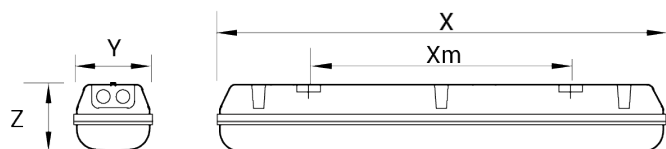

¹ In emergency versions maximum power consumption increases in 5W during battery charging,

Dimensions and logistics

Description	X	Xm	Y	Z					
	mm	mm	mm	mm	L x W x H mm	Pcs./Box	Box²	Groupage Pcs./Euro pallet	Double pallet Pcs./Euro pallet
ACQUEx LED-M 0.6...	665	390	145	101	675 x 151 x 105	1	2.0	150	90 + 90
ACQUEx LED-M 1.2...	1282	800	145	101	1289 x 151 x 105	1	3.3	75	45 + 45
ACQUEx LED-M 1.5...	1578	1100	145	101	1589 x 151 x 105	1	4.0	75	45 + 45

Please check with our Back Office to confirm logistic data

² Weight in EB3 versions: +0.2KG

Accessories

10237125	Bag with 2 suspension triangles for ACQUEx
10256809	Fixing clips in stainless steel 316L, 2 units
10182336	Nickel Brass Ex cable gland M20, 1 unit
10212763	Nickel Brass Ex cable gland M25, 1 unit

10237125

10256809

10182336
10212763